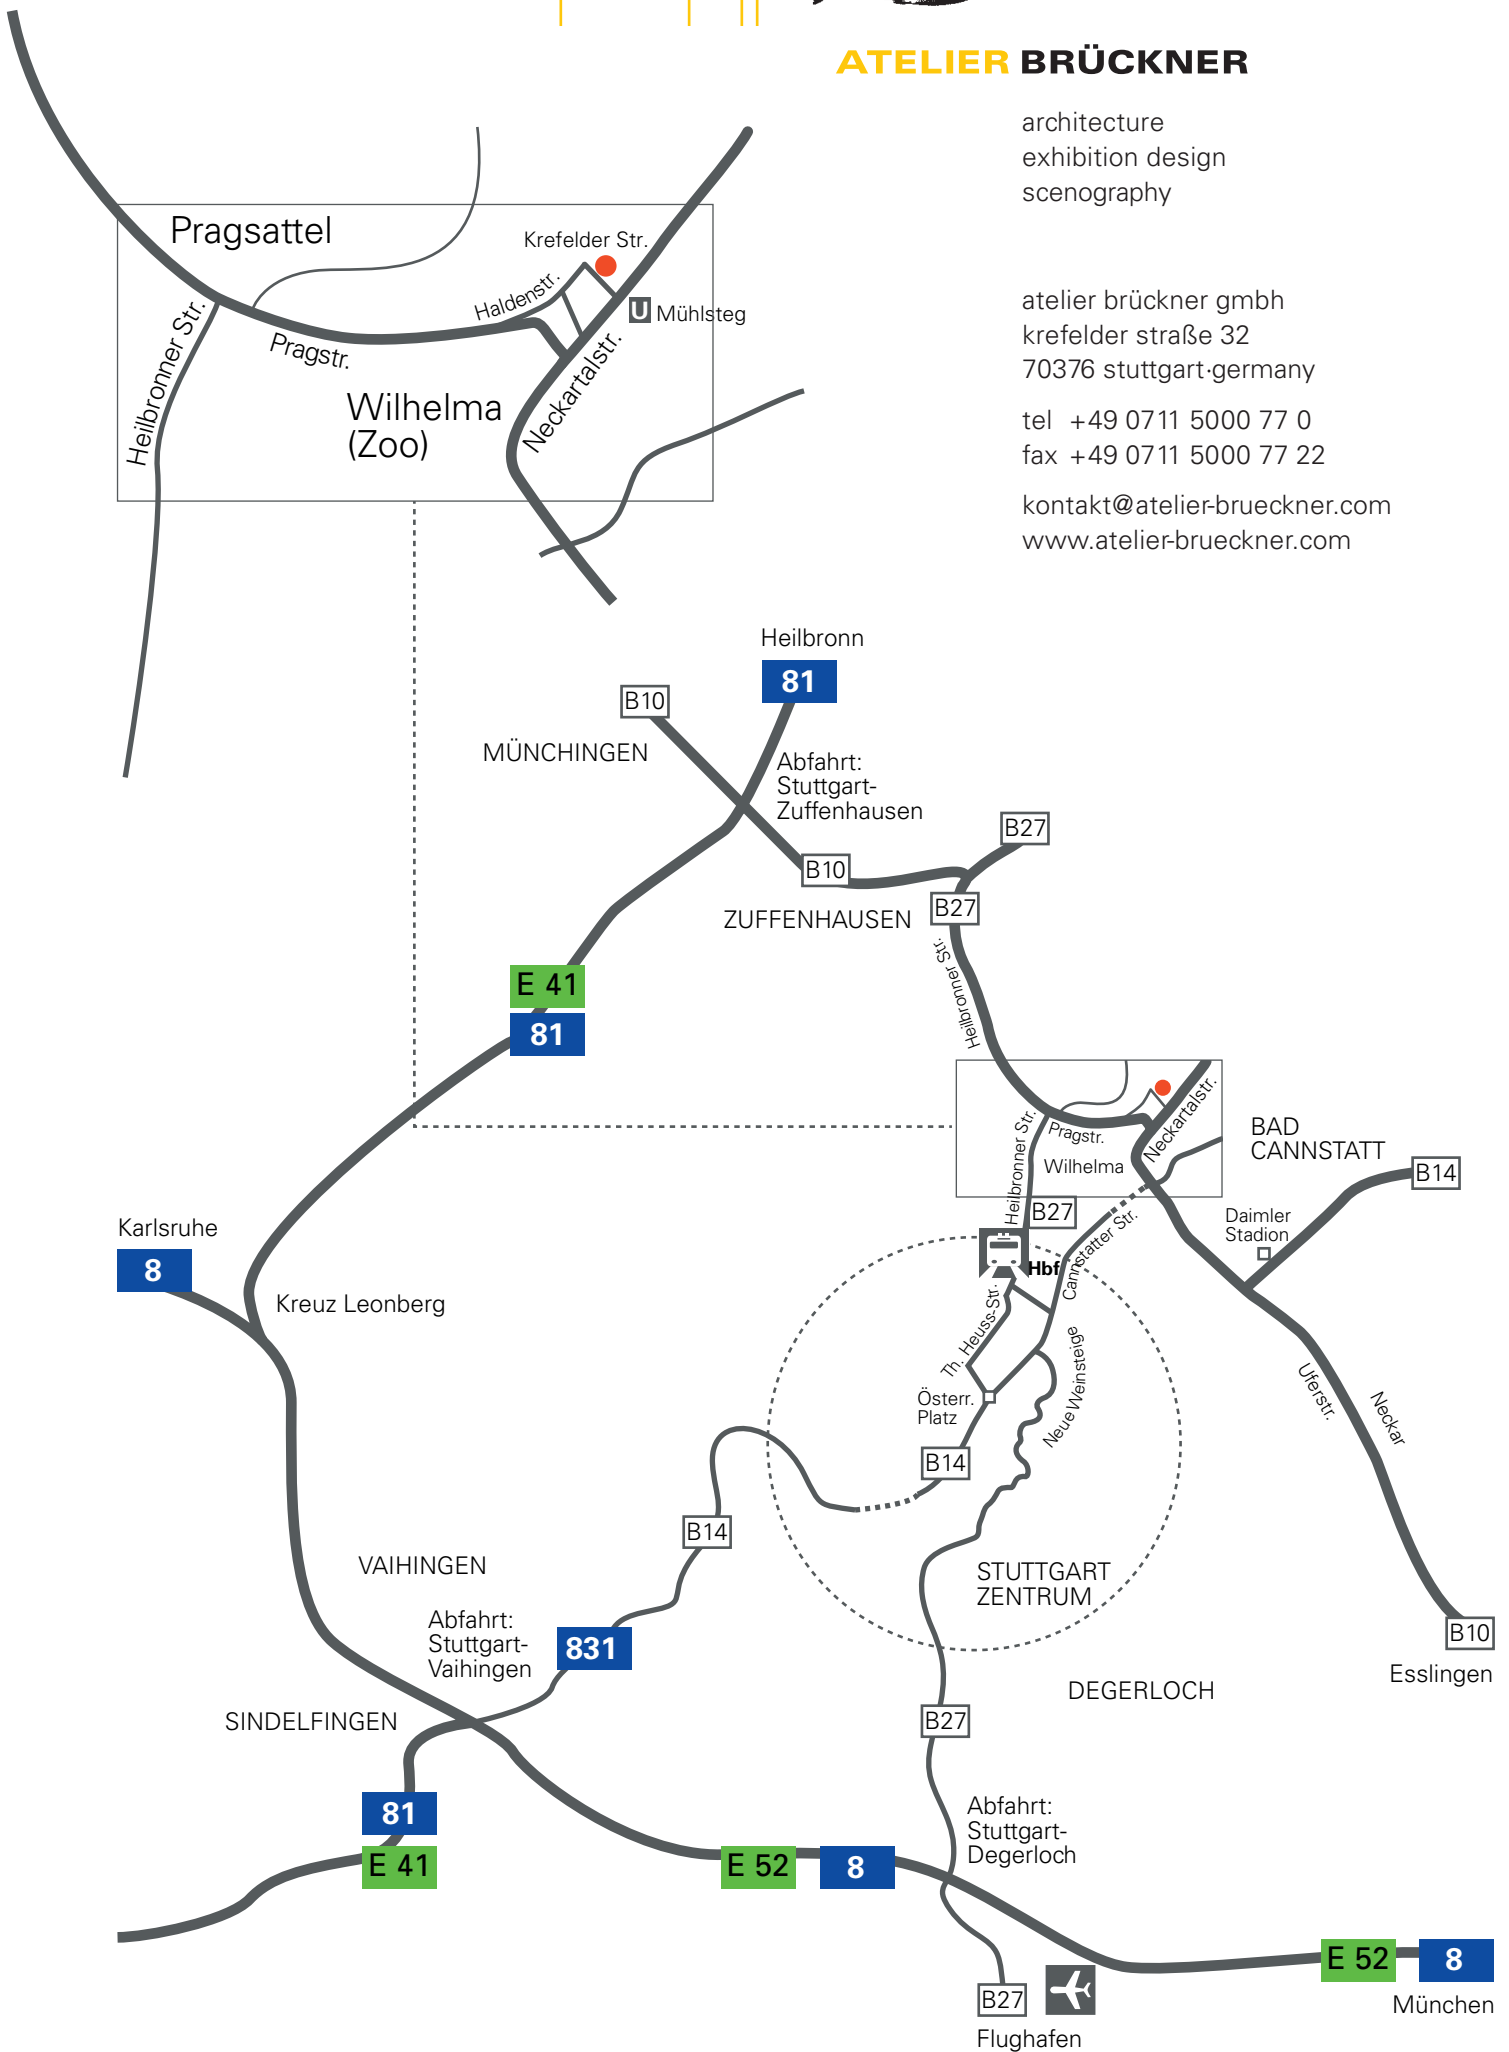

ATELIER BRÜCKNER

Via Public Transit

From Airport:

- Take the S2 or S3 to Stuttgart Hauptbahnhof station
- Change trains to the U14 towards Neckargröningen Remseck and ride to the "Mühlsteg" stop
- Walk south (opposite direction of prior train travel) about 80 metres and turn right onto Krefelder Straße
- Walk about 200 meters until you reach number 32, there will be a gate on your right side
- Proceed through the gate, walk straight about 70 metres
- Enter into the building on the left
- We are on the second floor

Travel time via taxi: approx. 30 – 45 minutes

From Hauptbahnhof/Main Train Station:

- Take the U14 towards Nechargröningen Remseck and ride to the "Mühlsteg" stop
- Walk south (opposite direction of prior train travel) about 80 metres and turn right onto Krefelder Straße
- Walk about 200 meters until you reach number 32, there will be a gate on your right side
- Proceed through the gate, walk straight about 70 meters
- Enter into the building on the left
- We are on the second floor

Travel time via taxi: approx. 15 minutes

Via Car

From the South/Munich:

- From A8, take exit 55 Wendlingen to merge onto B313 toward Esslingen-Zentrum/Wendlingen/Plochingen
- Take the B10 exit
- Continue through slight right at B10/Neckartalstraße
- Turn left at B10/Pragstraße
- Turn right at Haldenstraße
- Turn right at Krefelder Straße
- Entrance to building complex is about 60 metres down the street, on the left
- Turn left through gate into building complex courtyard, parking is available here
- The building is on the left, about 70 metres from the entrance
- We are on the second floor