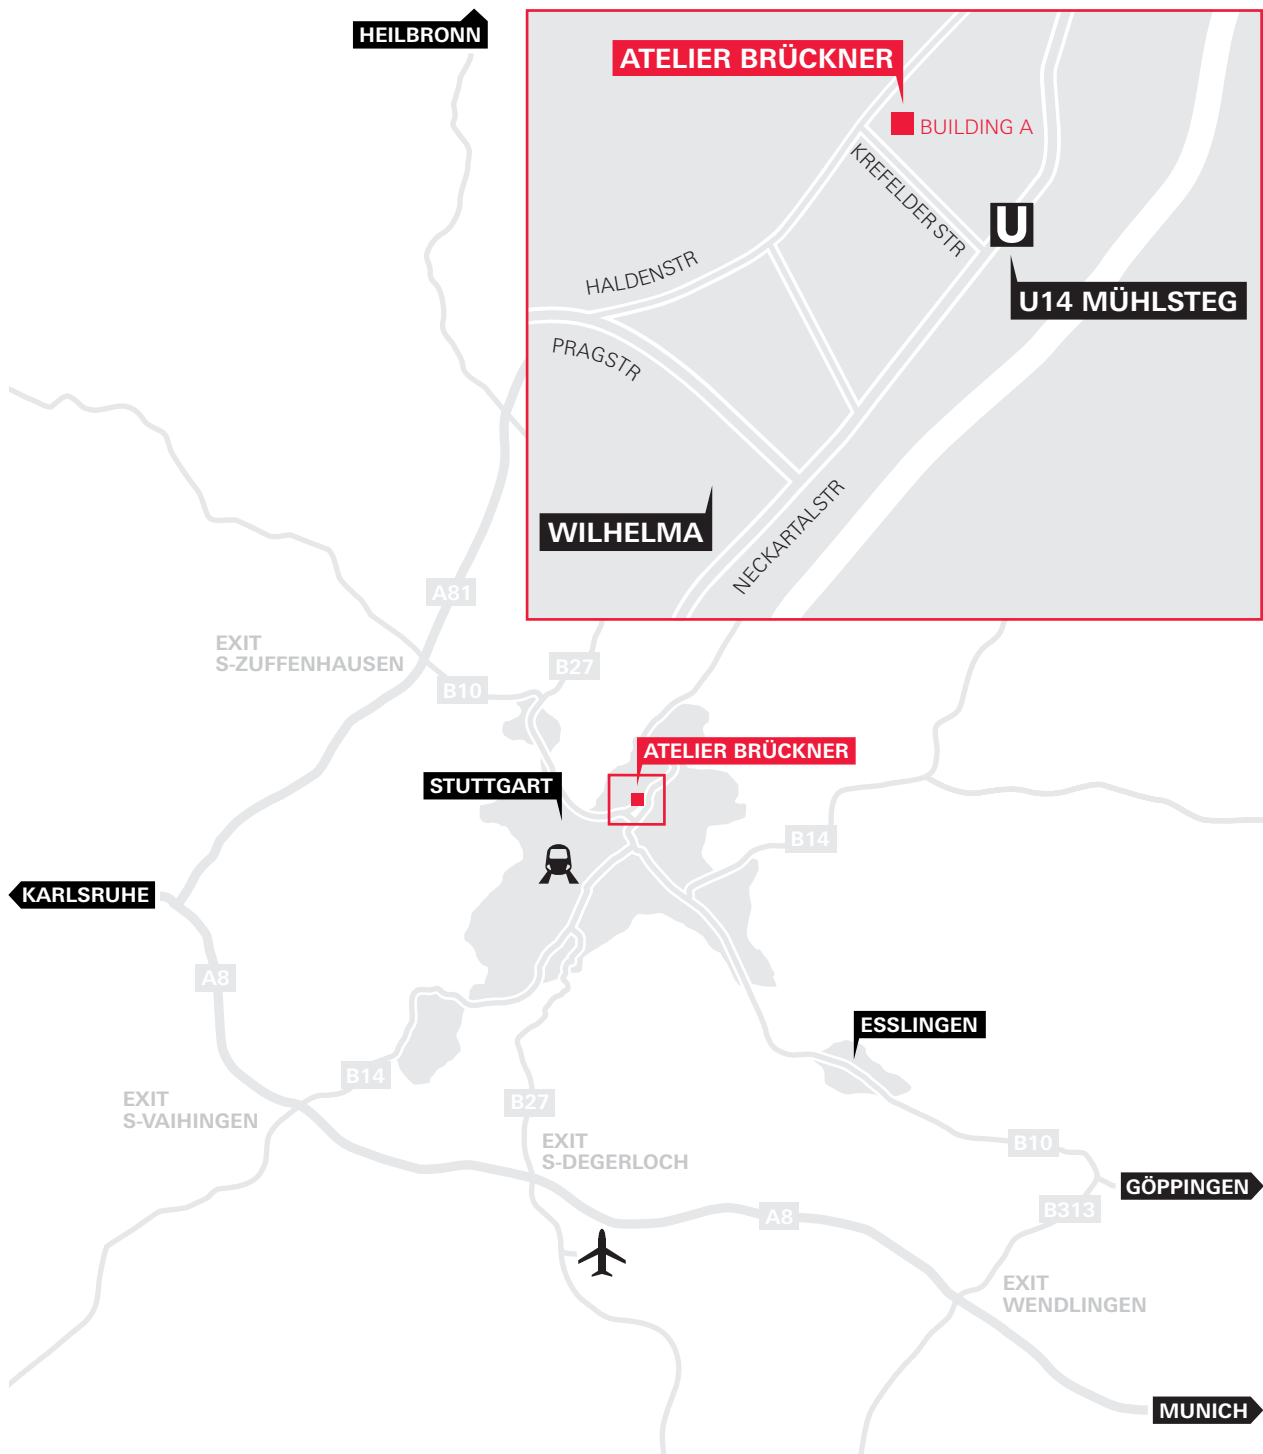

## DIRECTIONS

### BY PUBLIC TRANSPORT

From the airport:

**S2/S3** to Stuttgart main station.

**U 14** (direction Mühlhausen) and exit at **Station Mühlsteg**. After walking 80 m in the opposite direction of travel, turn left into **Krefelder Straße**. Walk 200 m until house number 32 on your right.

Enter the main gate, the entrance to **Building A** is located on your left after 60 m.

- Here you'll find us on the second floor.

(By taxi approx. 45 min)

From the main station:

**U 14** (direction Mühlhausen) and exit at **Station Mühlsteg**. After walking 80 m in the opposite direction of travel, turn left into **Krefelder Straße**. Walk 200 m until house number 32 on your right.

### BY CAR

Approaching from South/Munich (A8):

**Exit 55 Wendlingen** and continue on **B 313** going to Esslingen. Change to **B 10** going to Stuttgart and take the **Exit B 10/Neckartalstraße**. Turn left into **B 10/Pragstraße** and then right into **Haldenstraße**. After 600 m, turn right into **Krefelder Straße**. House number 32 is the first building on your left.